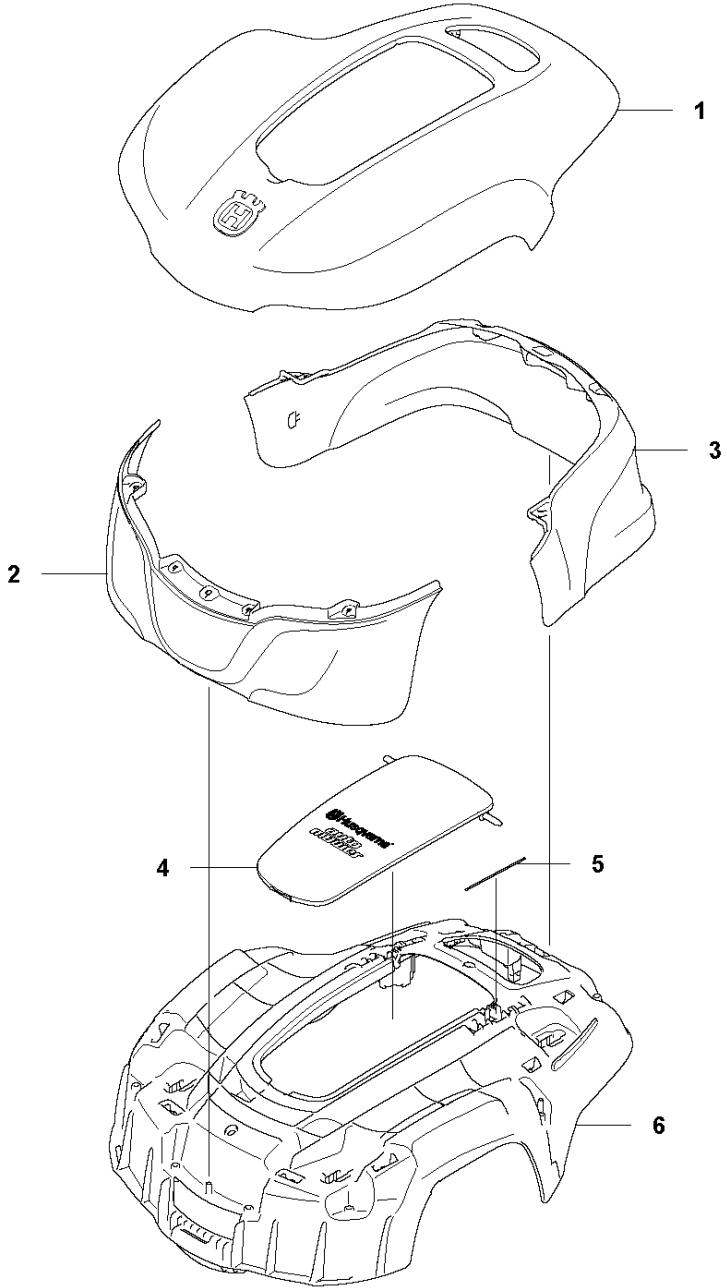

SPARE PARTS LIST

ROBOTIC LAWN MOWERS

AUTOMOWER 115H

A AUTOMOWER 115H
BODY

COVER

AUTOMOWER 115H

Ref	Part No	Description	Remark	QTY KIT
1	593 73 48-01	COVER	Top Cover with Husqvarna loggo	1
2	593 73 49-01	BUMPER	Front	1
3	593 73 50-01	BUMPER	Rear	1
4	593 73 51-01	HATCH	AM 115H	1
5	588 47 02-01	SPRING		2
6	597 09 86-01	BODY ASSY		1

B AUTOMOWER 115H
CHASSIS UPPER

CHASSIS UPPER

AUTOMOWER 115H

Ref	Part No	Description	Remark	QTY KIT
1	586 03 89-01	COVER		1
2	596 61 78-01	KEYBOARD	Display AM115H	1
3	577 75 37-01	AIR FILTER		1
4	576 24 22-01	SPRING		2
5	596 38 58-01	BUTTON ASSY		1
6	574 45 01-01	SCREW ITPANT		8
7	594 02 78-01	KNOB		1
8	596 25 38-01	PRINTED CIRCUIT ASSY	HMI	1
9	590 11 06-01	CABLE ASSY	HMI	1
10	591 43 41-03	CHASSIS	Upper	1
11	593 14 89-01	WIRING ASSY		1

D AUTOMOWER 115H
BLADE MOTOR & CUTTING EQUIPMENT

BLADE MOTOR & CUTTING EQUIPMENT

AUTOMOWER 115H

Ref	Part No	Description	Remark	QTY KIT
1	595 15 87-01	CUTTING SYSTEM	High-Cut	1
2	593 73 53-01	GUARD	Cutting Disc	1
3	574 45 01-01	SCREW ITPANT		1
4	593 58 93-01	CUTTING DISC		1
5	590 50 87-01	SCREW	Cutting Disc	3
6	577 86 46-03	BLADE SET	Long life-Safety Blade, Blister, 9 pcs	1