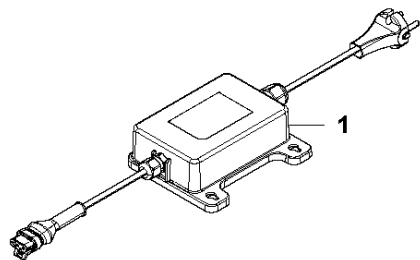

E AUTOMOWER 115H
CHARGING STATION

CHARGING STATION

AUTOMOWER 115H

Ref	Part No	Description	Remark	QTY KIT
1	593 24 64-02	CHARGING TOWER		1
2	593 73 57-01	PLATE	Charging	1
3	591 43 42-01	CAP	Husqvarna	1

F AUTOMOWER 115H
INSTALLATION ACCESSORIES

INSTALLATION ACCESSORIES

AUTOMOWER 115H

Ref	Part No	Description	Remark	QTY KIT
1	590 44 22-04	POWER UNIT	US, Desktop	1
3	579 82 51-01	CABLE ASSY	Low Voltage Cable 20 m	1
3	579 82 51-02	CABLE ASSY	Low Voltage Cable 10 m	1
3	579 82 51-04	CABLE ASSY	Low Voltage Cable 5 m	1
3	579 82 51-03	CABLE ASSY	Low Voltage Cable 3 m	1
4	577 86 42-01	STAPLE	100 pcs, Husqvarna Blister	1
4	583 97 34-01	STAPLE	100 pcs, Unbranded	1
5	577 86 49-01	SCREW	Screw Kit, Blister pack 3 pcs	1
6	577 86 43-02	WIRE	Loop Wire, Blister pack(50 m)	1
6	580 66 20-02	WIRE	Loop Wire, (150 m)	1
6	577 86 43-01	WIRE	Loop Wire, Blister pack(150 m)	1
7	577 86 46-03	BLADE SET	Long life-Safety Blade, Blister, 9 pcs	1
7	577 60 65-05	BLADE SET	Long life-Safety Blade, 45 pcs	1
7	577 60 66-04	BLADE SET	Long life-Safety Blade, 300 pcs	1
8	577 86 48-01	CONNECTOR	Loop Wire connector, 5 pcs, Blister Pack	1
8	535 12 90-01	CONNECTOR	Loop Wire connector, MOQ 10 pcs	1
8	535 12 90-02	CONNECTOR	Lopp Wrie connector, 100 pcs	1
9	577 86 47-01	COUPLER	Splicer, 5 pcs, Blister Pack	1
9	501 98 02-01	COUPLER	Splicer, MOQ 10 pcs	1
9	501 98 02-03	COUPLER	Splicer, 100 pcs	1
10	590 85 50-01	BOX	Cable Connector Protection	1
13	596 33 98-01	TOOL	Bit for Automower Blades MOQ 5 pcs	1