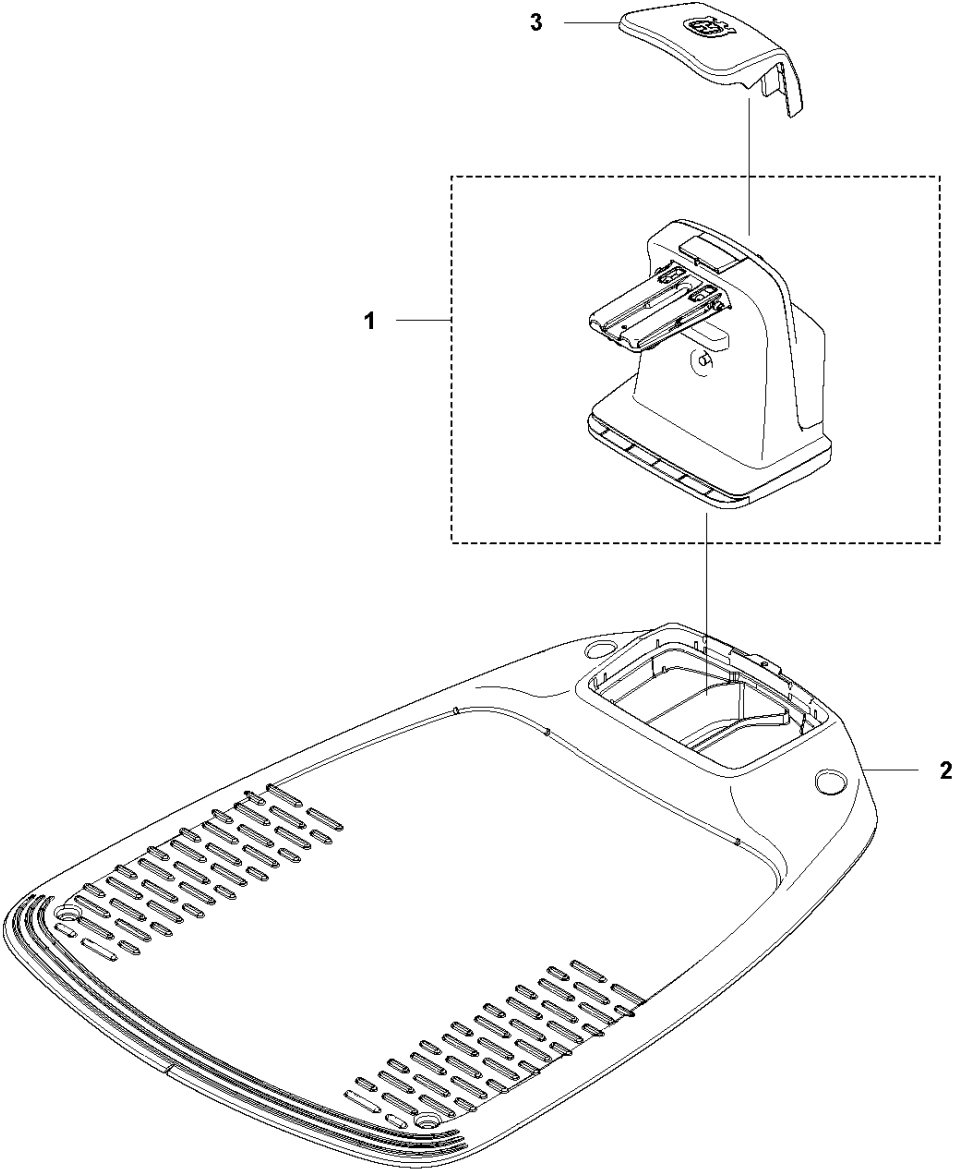

E AUTOMOWER 115H
CHARGING STATION

CHARGING STATION

AUTOMOWER 115H

Ref	Part No	Description	Remark	QTY KIT
1	593 24 64-02	CHARGING TOWER		1
2	593 73 57-01	PLATE	Charging	1
3	591 43 42-01	CAP	Husqvarna	1