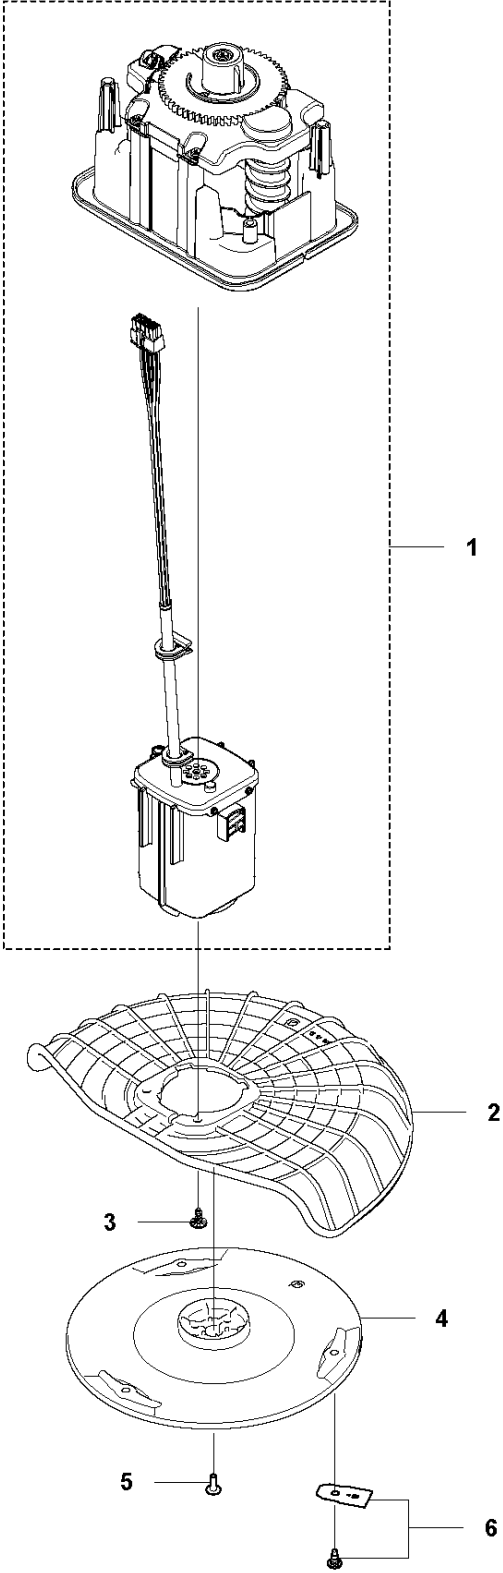

D AUTOMOWER 115H
BLADE MOTOR & CUTTING EQUIPMENT

BLADE MOTOR & CUTTING EQUIPMENT

AUTOMOWER 115H

Ref	Part No	Description	Remark	QTY KIT
1	595 15 87-01	CUTTING SYSTEM	High-Cut	1
2	593 73 53-01	GUARD	Cutting Disc	1
3	574 45 01-01	SCREW ITPANT		1
4	593 58 93-01	CUTTING DISC		1
5	590 50 87-01	SCREW	Cutting Disc	3
6	577 86 46-03	BLADE SET	Long life-Safety Blade, Blister, 9 pcs	1