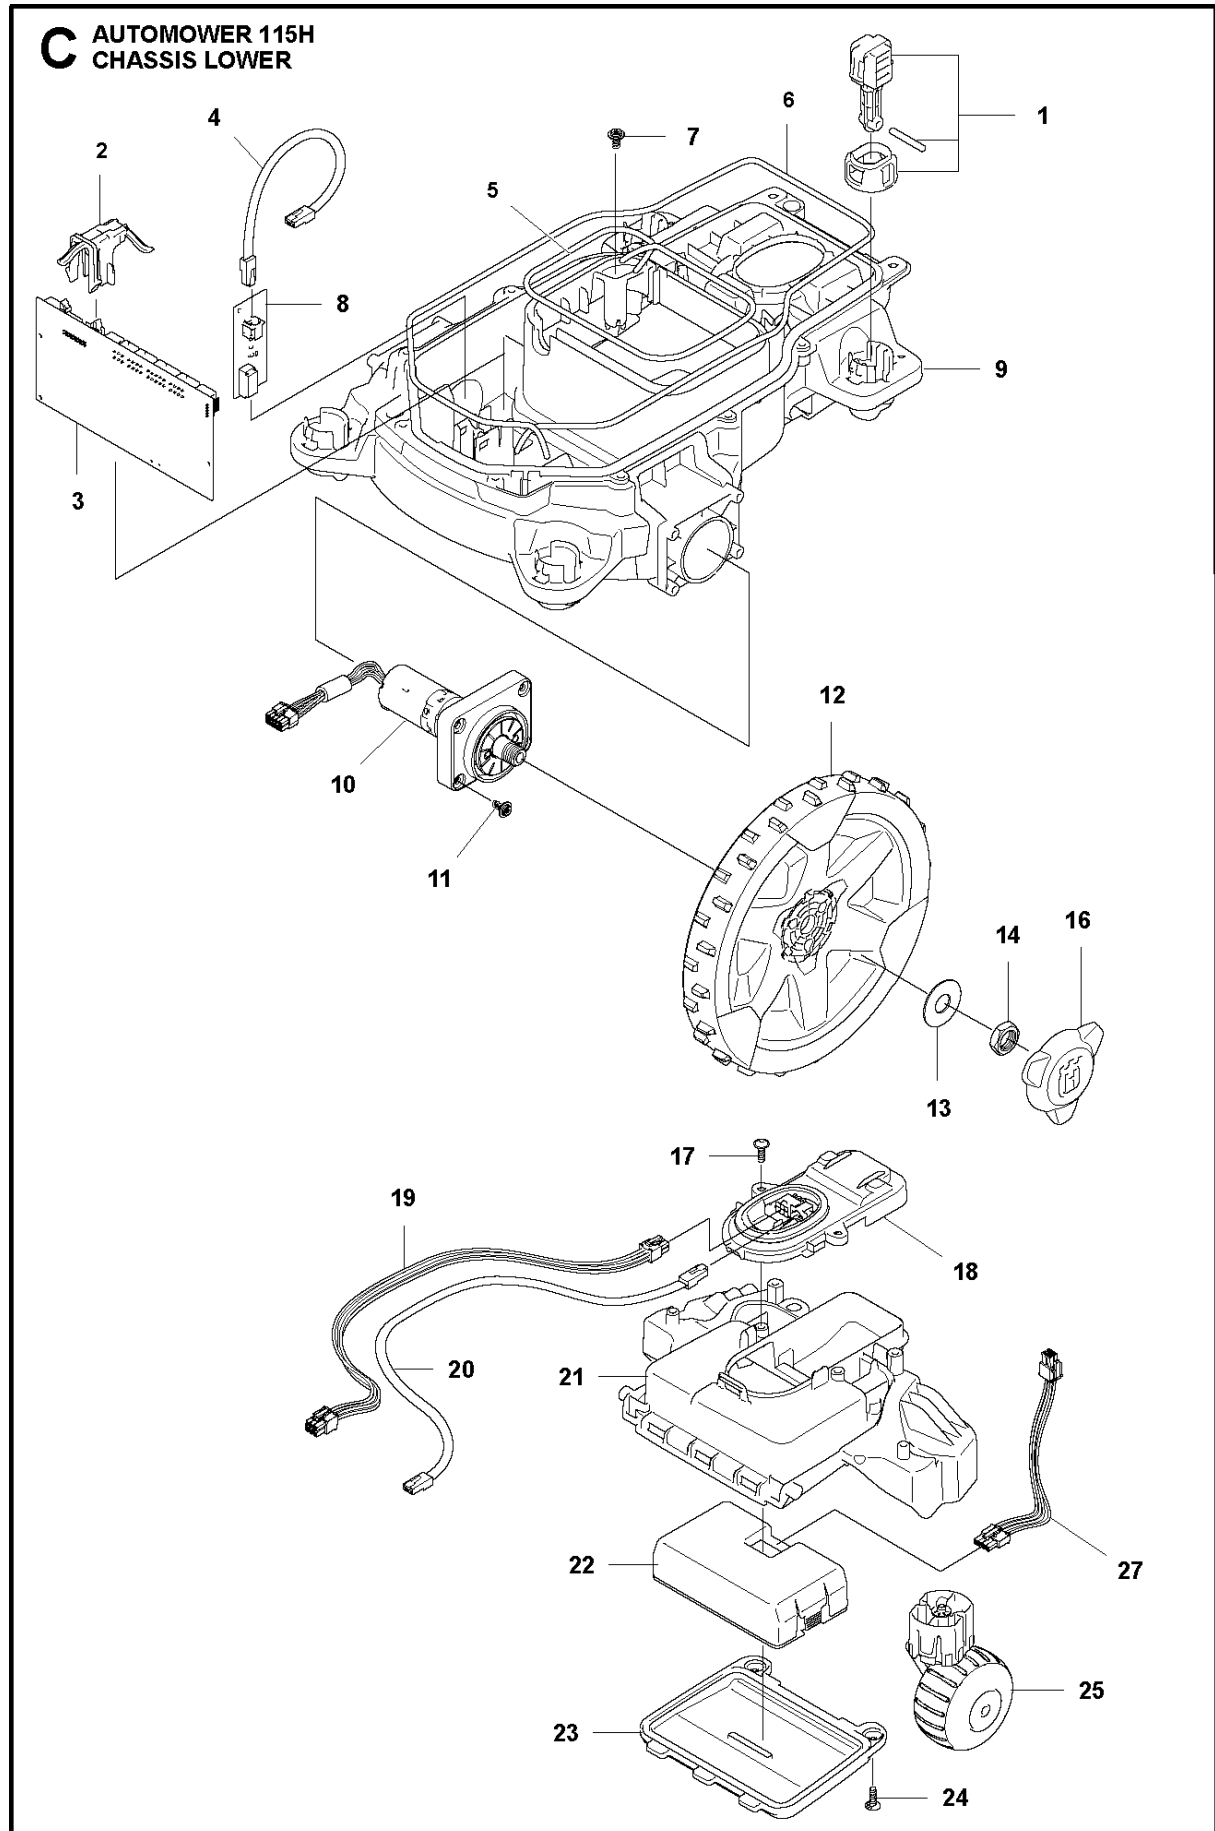

SPARE PARTS LIST

ROBOTIC LAWN MOWERS

AUTOMOWER 115H

A AUTOMOWER 115H
BODY

COVER

AUTOMOWER 115H

Ref	Part No	Description	Remark	QTY KIT
1	593 73 48-01	COVER	Top Cover with Husqvarna loggo	1
2	593 73 49-01	BUMPER	Front	1
3	593 73 50-01	BUMPER	Rear	1
4	593 73 51-01	HATCH	AM 115H	1
5	588 47 02-01	SPRING		2
6	597 09 86-01	BODY ASSY		1

B AUTOMOWER 115H
CHASSIS UPPER

CHASSIS UPPER

AUTOMOWER 115H

Ref	Part No	Description	Remark	QTY KIT
1	586 03 89-01	COVER		1
2	596 61 78-01	KEYBOARD	Display AM115H	1
3	577 75 37-01	AIR FILTER		1
4	576 24 22-01	SPRING		2
5	596 38 58-01	BUTTON ASSY		1
6	574 45 01-01	SCREW ITPANT		8
7	594 02 78-01	KNOB		1
8	596 25 38-01	PRINTED CIRCUIT ASSY	HMI	1
9	590 11 06-01	CABLE ASSY	HMI	1
10	591 43 41-03	CHASSIS	Upper	1
11	593 14 89-01	WIRING ASSY		1

D AUTOMOWER 115H
BLADE MOTOR & CUTTING EQUIPMENT

BLADE MOTOR & CUTTING EQUIPMENT

AUTOMOWER 115H

Ref	Part No	Description	Remark	QTY KIT
1	595 15 87-01	CUTTING SYSTEM	High-Cut	1
2	593 73 53-01	GUARD	Cutting Disc	1
3	574 45 01-01	SCREW ITPANT		1
4	593 58 93-01	CUTTING DISC		1
5	590 50 87-01	SCREW	Cutting Disc	3
6	577 86 46-03	BLADE SET	Long life-Safety Blade, Blister, 9 pcs	1