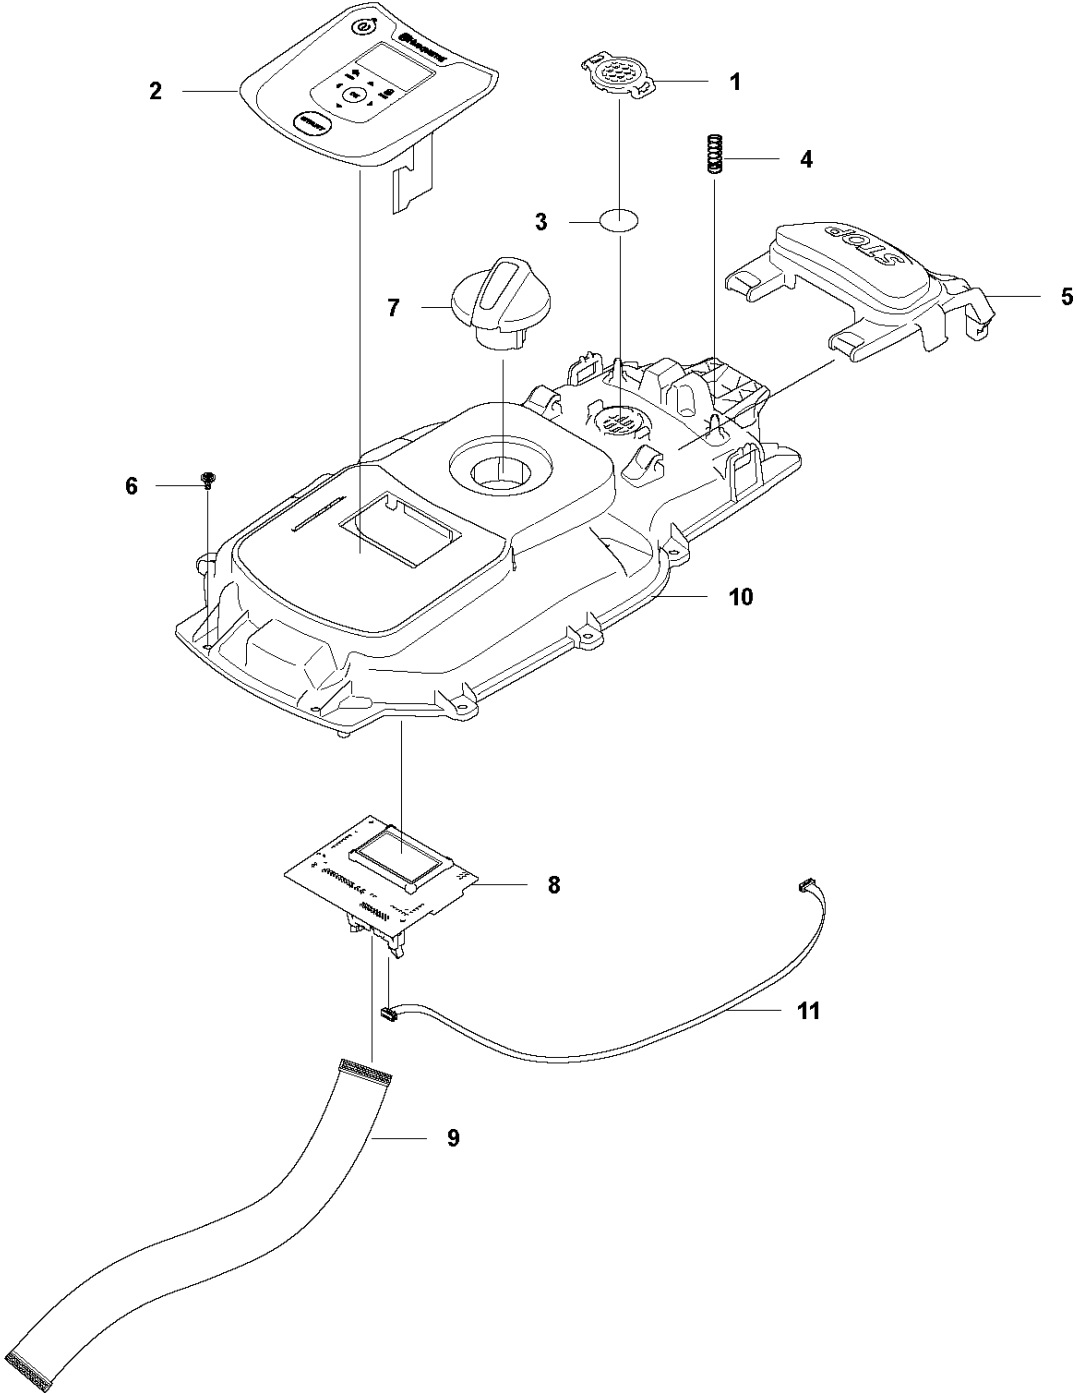

SPARE PARTS LIST

ROBOTIC LAWN MOWERS

AUTOMOWER 115H

A AUTOMOWER 115H
BODY

COVER

AUTOMOWER 115H

Ref	Part No	Description	Remark	QTY KIT
1	593 73 48-01	COVER	Top Cover with Husqvarna loggo	1
2	593 73 49-01	BUMPER	Front	1
3	593 73 50-01	BUMPER	Rear	1
4	593 73 51-01	HATCH	AM 115H	1
5	588 47 02-01	SPRING		2
6	597 09 86-01	BODY ASSY		1

B AUTOMOWER 115H
CHASSIS UPPER

CHASSIS UPPER

AUTOMOWER 115H

Ref	Part No	Description	Remark	QTY KIT
1	586 03 89-01	COVER		1
2	596 61 78-01	KEYBOARD	Display AM115H	1
3	577 75 37-01	AIR FILTER		1
4	576 24 22-01	SPRING		2
5	596 38 58-01	BUTTON ASSY		1
6	574 45 01-01	SCREW ITPANT		8
7	594 02 78-01	KNOB		1
8	596 25 38-01	PRINTED CIRCUIT ASSY	HMI	1
9	590 11 06-01	CABLE ASSY	HMI	1
10	591 43 41-03	CHASSIS	Upper	1
11	593 14 89-01	WIRING ASSY		1

D AUTOMOWER 115H
BLADE MOTOR & CUTTING EQUIPMENT

BLADE MOTOR & CUTTING EQUIPMENT

AUTOMOWER 115H

Ref	Part No	Description	Remark	QTY KIT
1	595 15 87-01	CUTTING SYSTEM	High-Cut	1
2	593 73 53-01	GUARD	Cutting Disc	1
3	574 45 01-01	SCREW ITPANT		1
4	593 58 93-01	CUTTING DISC		1
5	590 50 87-01	SCREW	Cutting Disc	3
6	577 86 46-03	BLADE SET	Long life-Safety Blade, Blister, 9 pcs	1